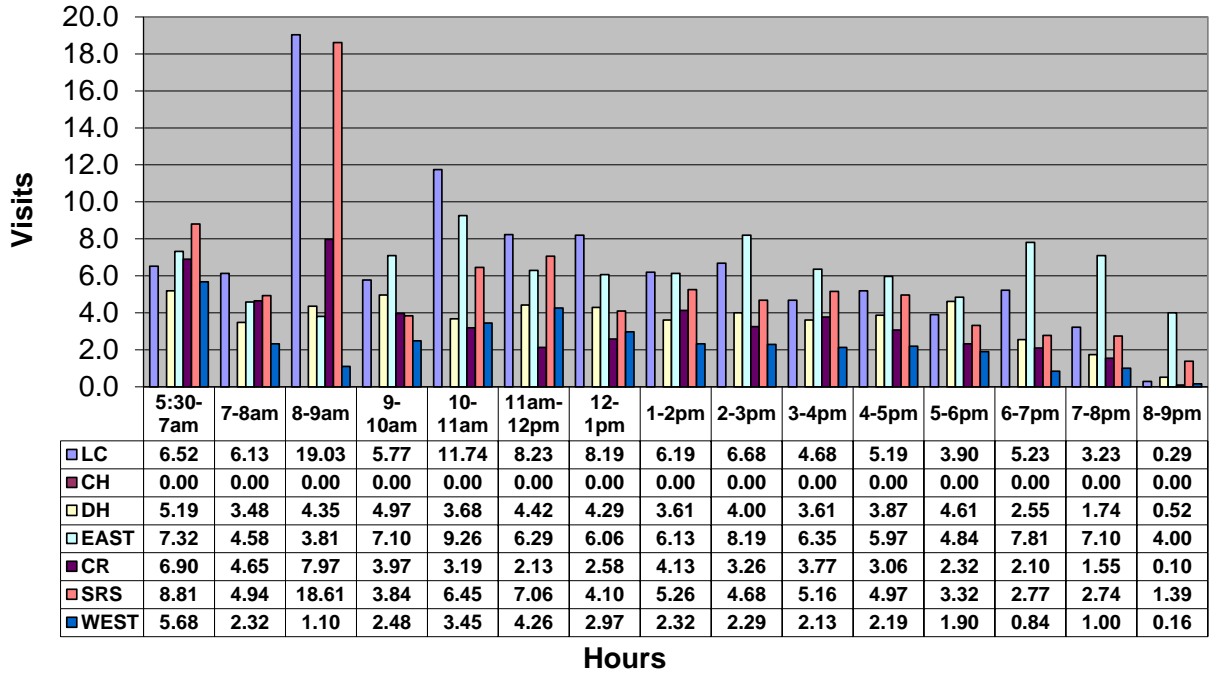

July 2023 - Pool Use by Hour - Major Centers

	LC	CH	DH	EC	CR	SRS	WEST
Total Visits	3131	0	1702	2939	1602	2607	1088
Avg Daily	101	0	55	95	52	84	35
Avg Hourly	6.52	0.00	3.54	6.12	3.33	5.43	2.26

July 2023 - Satellite Centers - Pool Use by Hour

Visits By Hour

	ABN	ABS	CP1	CP2	CV	MV
Total Visits	817	977	980	1286	825	635
Avg Visits Per Day	26.35	31.52	31.61	41.48	26.61	20.48
Avg Visits Per Hour	1.70	2.03	2.04	2.68	1.72	1.32