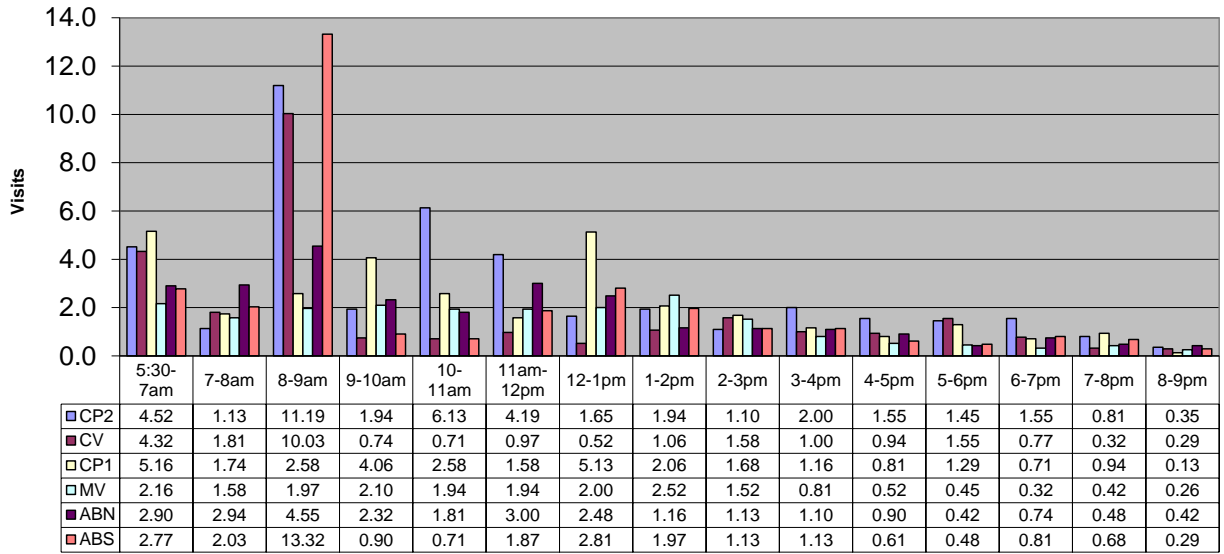

July 2023 - Pool Use by Hour - Major Centers

	LC	CH	DH	EC	CR	SRS	WEST
Total Visits	3131	0	1702	2939	1602	2607	1088
Avg Daily	101	0	55	95	52	84	35
Avg Hourly	6.52	0.00	3.54	6.12	3.33	5.43	2.26

July 2023 - Satellite Centers - Pool Use by Hour

Visits By Hour

	ABN	ABS	CP1	CP2	CV	MV
Total Visits	817	977	980	1286	825	635
Avg Visits Per Day	26.35	31.52	31.61	41.48	26.61	20.48
Avg Visits Per Hour	1.70	2.03	2.04	2.68	1.72	1.32